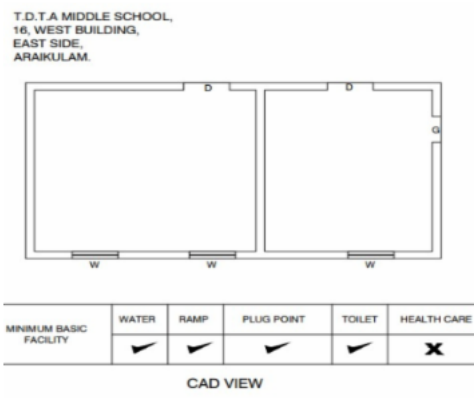

Nazri Naksha

Google Map View

Polling Station Building Front View

Polling Station Front View

Cad View

Key MAP View