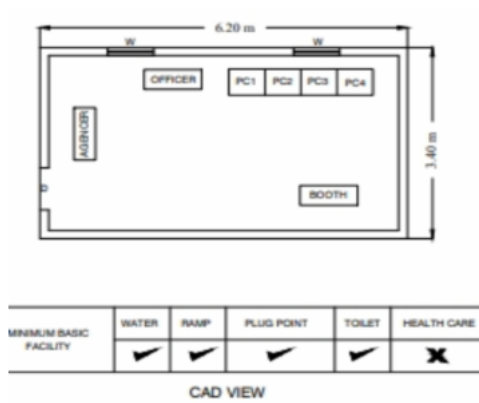

Nazri Naksha

Google Map View

Polling Station Building Front View

Polling Station Front View

Cad View

Key MAP View