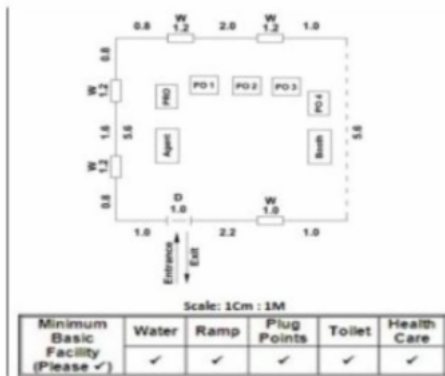

Nazri Naksha

Google Map View

Polling Station Building Front View

Polling Station Front View

Cad View

Key MAP View