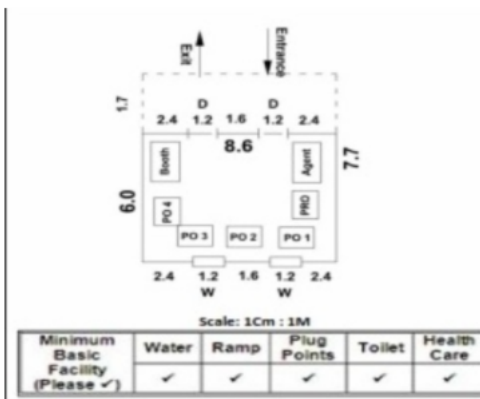

Nazri Naksha

Google Map View

Cad View