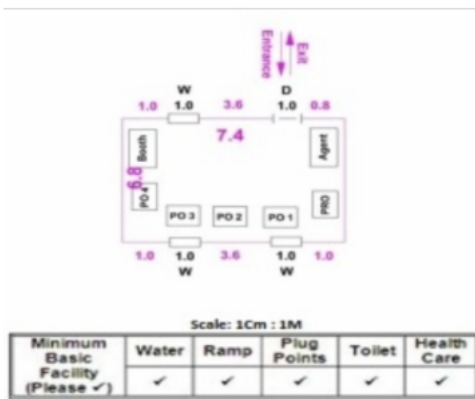

Nazri Naksha

Google Map View

Cad View