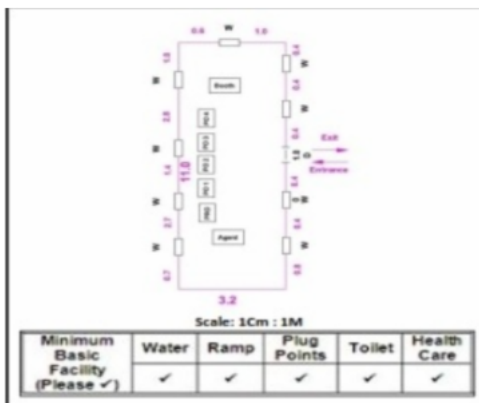

Nazri Naksha

Google Map View

Polling Station Building Front View

Polling Station Front View

Cad View

Key MAP View