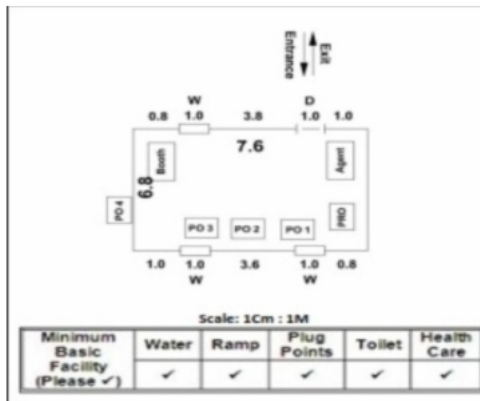

Nazri Naksha

Google Map View

Cad View