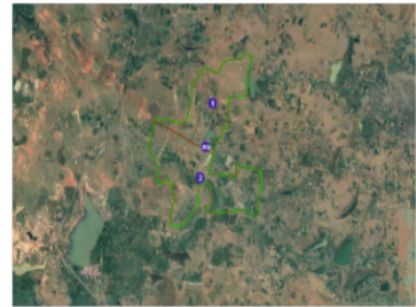

Nazri Naksha

Google Map View