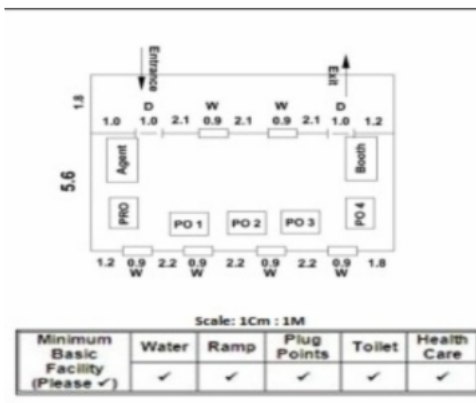

Nazri Naksha

Google Map View

Polling Station Building Front View

Polling Station Front View

Cad View

Key MAP View