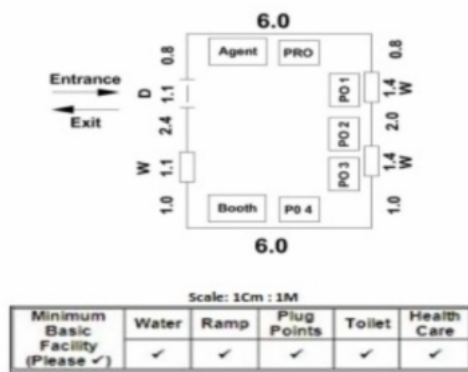

Nazri Naksha

Google Map View

Cad View