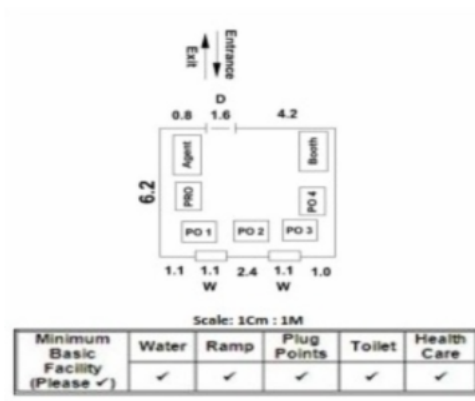

Nazri Naksha

Google Map View

Polling Station Building Front View

Polling Station Front View

Cad View

Key MAP View