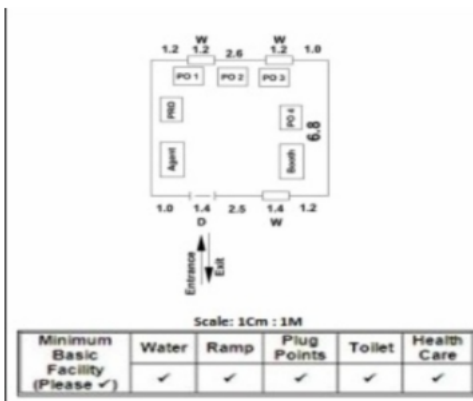

Nazri Naksha

Google Map View

Polling Station Building Front View

Polling Station Front View

Cad View

Key MAP View