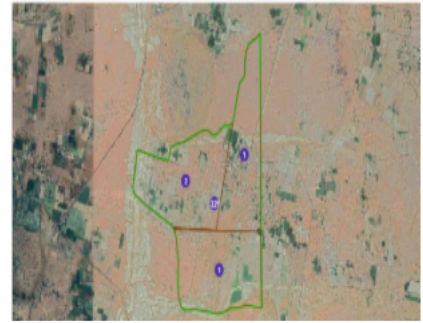

Nazri Naksha

Google Map View