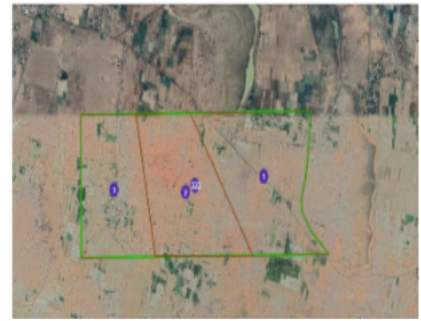

Nazri Naksha

Google Map View