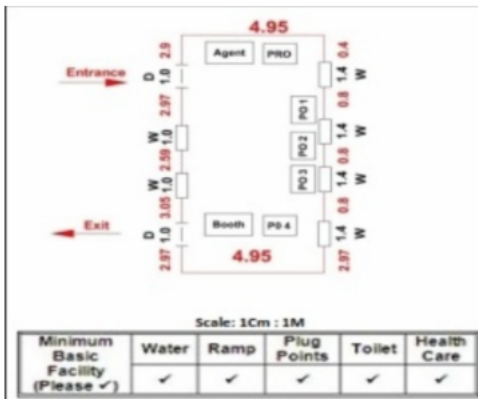

Nazri Naksha

Google Map View

Polling Station Building Front View

Polling Station Front View

Cad View

Key MAP View