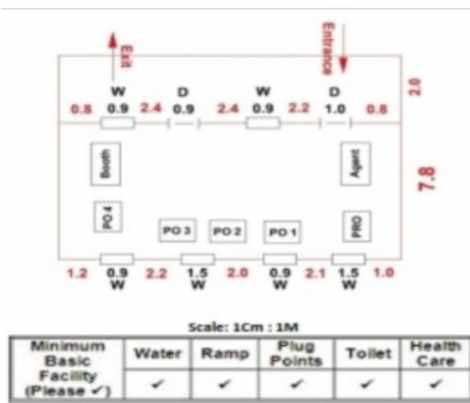

Nazri Naksha

Google Map View

Polling Station Building Front View

Polling Station Front View

Cad View

Key MAP View