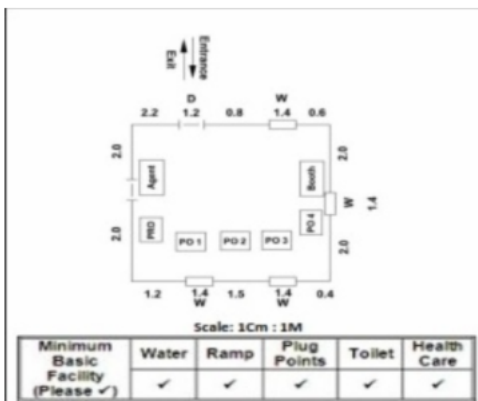

Nazri Naksha

Google Map View

Cad View