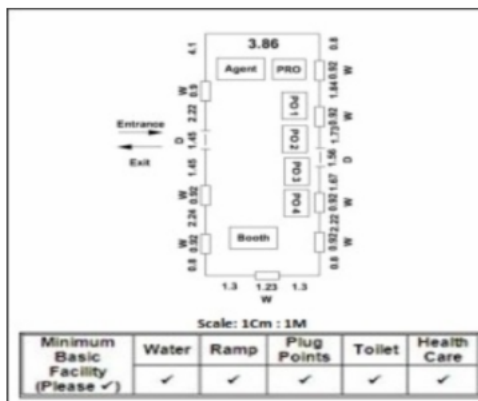

Nazri Naksha

Google Map View

Polling Station Building Front View

Polling Station Front View

Cad View

Key MAP View