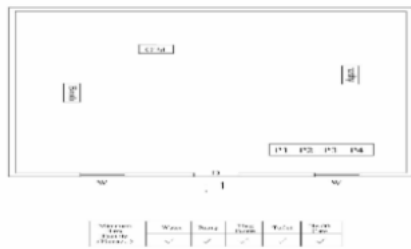

Nazri Naksha

Google Map View

Polling Station Building Front View

Polling Station Front View

Cad View

Key MAP View