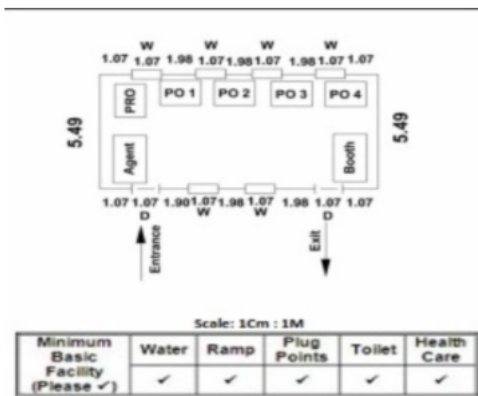

Nazri Naksha

Google Map View

Polling Station Building Front View

Polling Station Front View

Cad View

Key MAP View