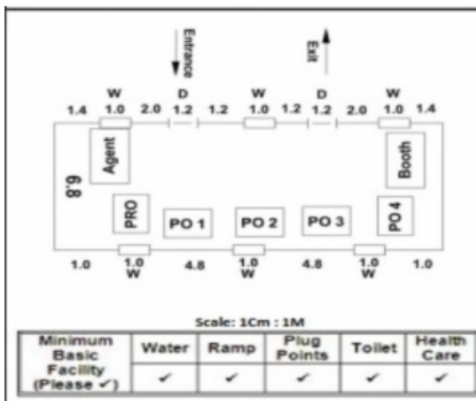

Nazri Naksha

Google Map View

Polling Station Building Front View

Polling Station Front View

Cad View

Key MAP View