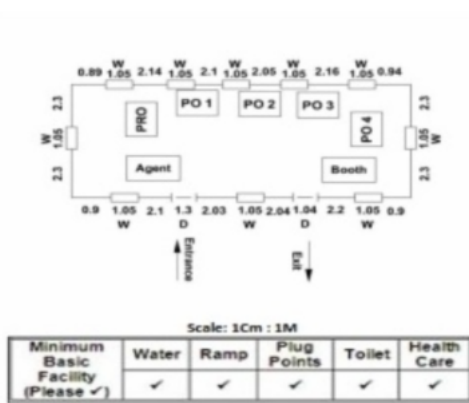

Nazri Naksha

Google Map View

Polling Station Building Front View

Polling Station Front View

Cad View

Key MAP View