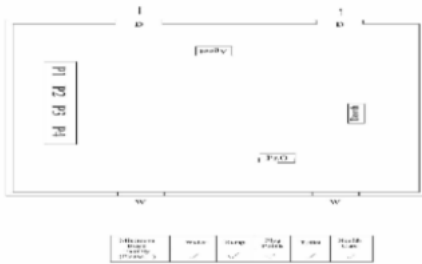

Nazri Naksha

Google Map View

Polling Station Building Front View

Polling Station Front View

Cad View

Key MAP View