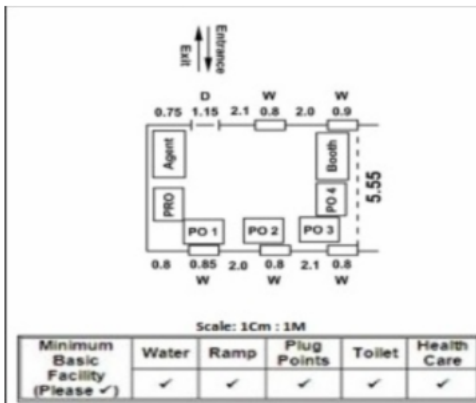

Nazri Naksha

Google Map View

Polling Station Building Front View

Polling Station Front View

Cad View

Key MAP View