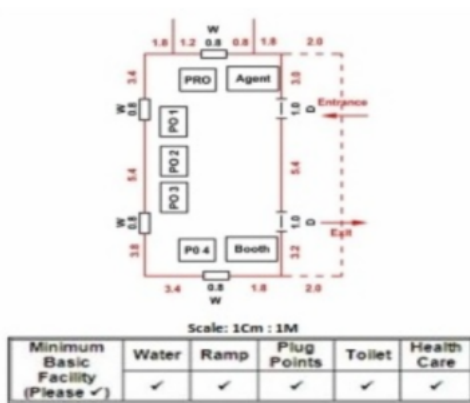

Nazri Naksha

Google Map View

Polling Station Building Front View

Polling Station Front View

Cad View

Key MAP View