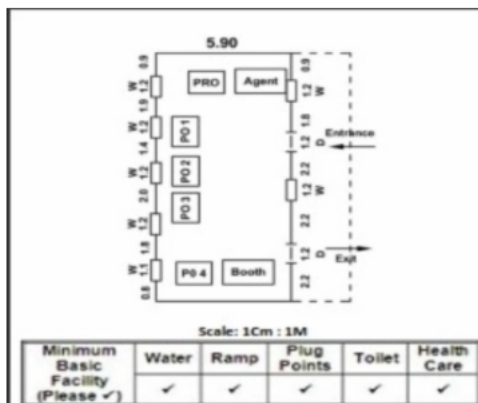

Nazri Naksha

Google Map View

Polling Station Building Front View

Polling Station Front View

Cad View

Key MAP View