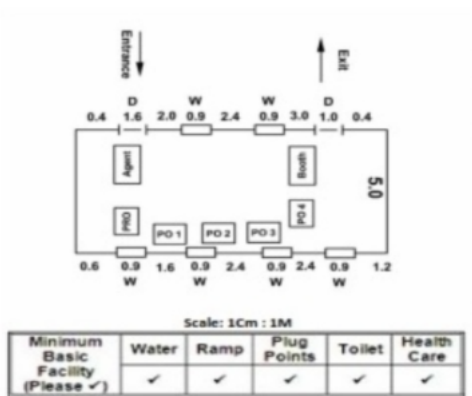

Nazri Naksha

Google Map View

Polling Station Building Front View

Polling Station Front View

Cad View

Key MAP View