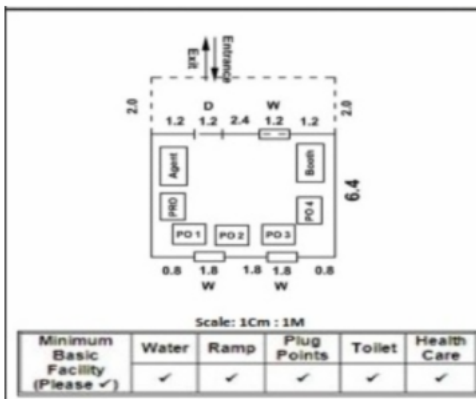

Nazri Naksha

Google Map View

Polling Station Building Front View

Polling Station Front View

Cad View

Key MAP View