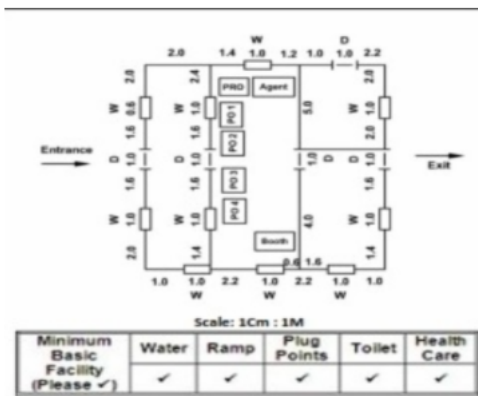

Nazri Naksha

Google Map View

Polling Station Building Front View

Polling Station Front View

Cad View

Key MAP View