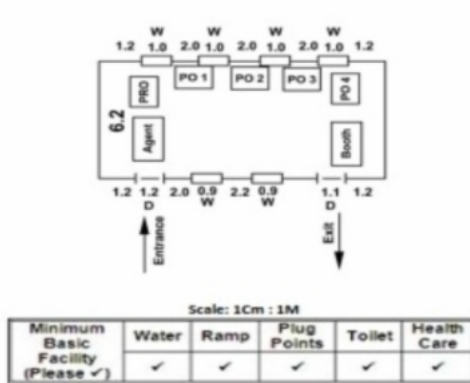

Nazri Naksha

Google Map View

Polling Station Building Front View

Polling Station Front View

Cad View

Key MAP View