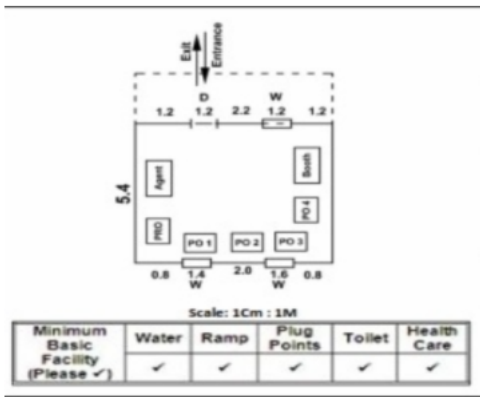

Nazri Naksha

Google Map View

Polling Station Building Front View

Polling Station Front View

Cad View

Key MAP View