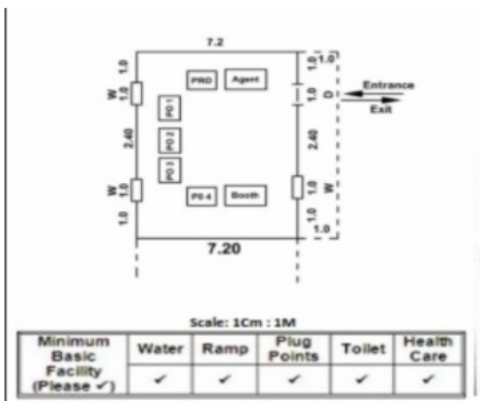

Nazri Naksha

Google Map View

Polling Station Building Front View

Polling Station Front View

Cad View

Key MAP View