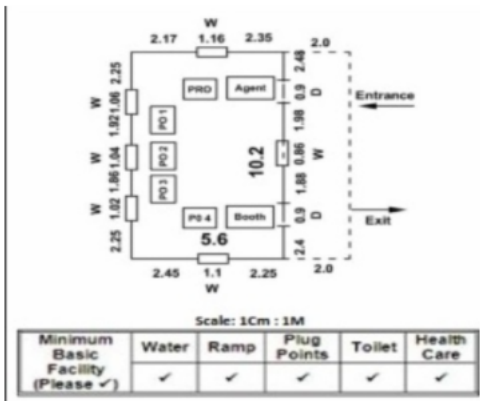

Nazri Naksha

Google Map View

Polling Station Building Front View

Polling Station Front View

Cad View

Key MAP View