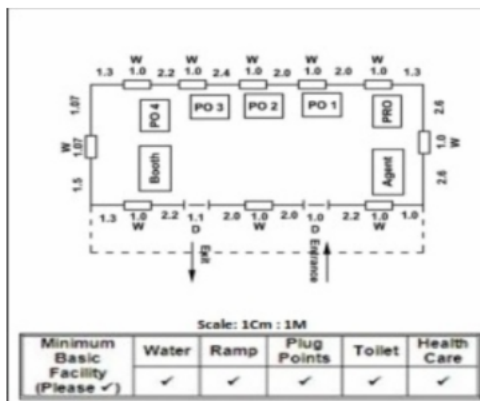

Nazri Naksha

Google Map View

Polling Station Building Front View

Polling Station Front View

Cad View

Key MAP View