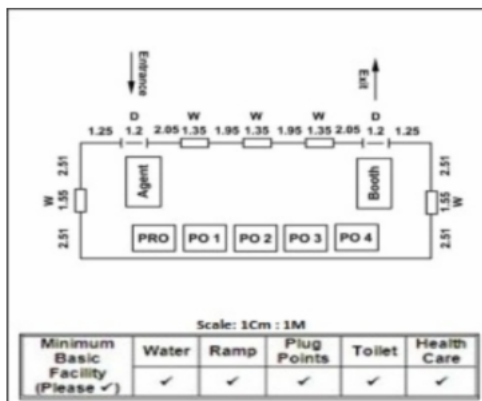

Nazri Naksha

Google Map View

Polling Station Building Front View

Polling Station Front View

Cad View

Key MAP View