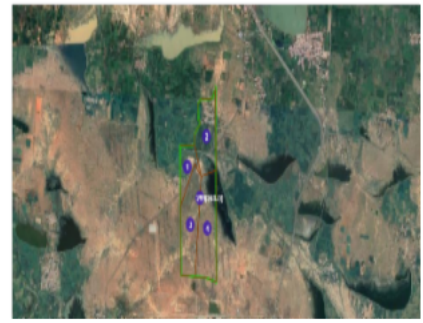

Nazri Naksha

Google Map View