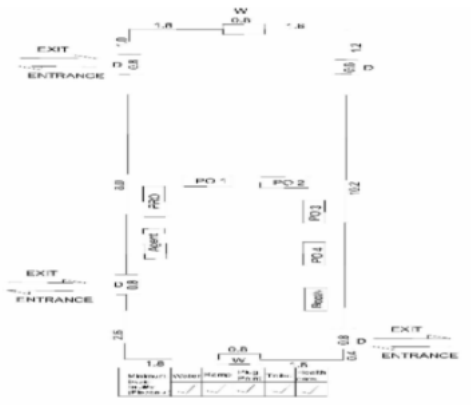

Nazri Naksha

Google Map View

Polling Station Building Front View

Polling Station Front View

Cad View

Key MAP View