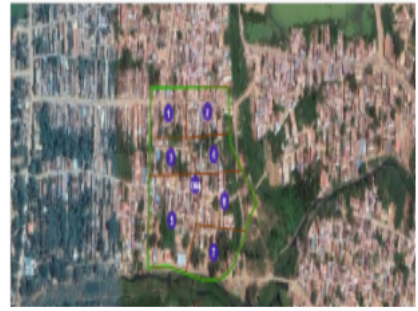

Nazri Naksha

Google Map View