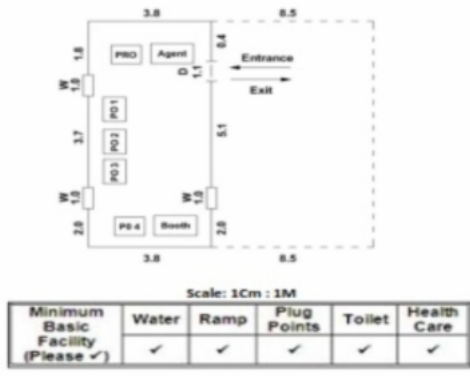

Nazri Naksha

Google Map View

Polling Station Building Front View

Polling Station Front View

Cad View

Key MAP View