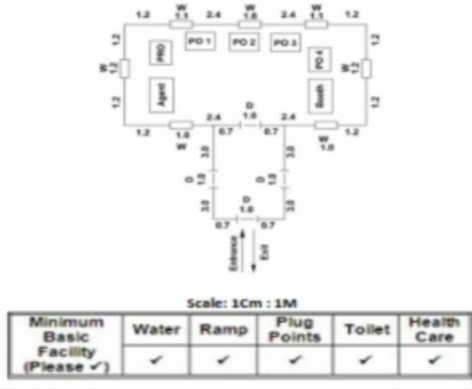

Nazri Naksha

Google Map View

Polling Station Building Front View

Polling Station Front View

Cad View

Key MAP View