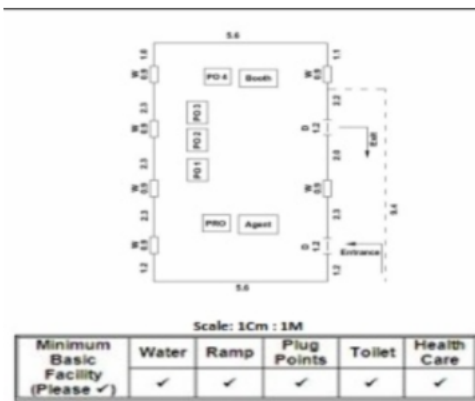

Nazri Naksha

Google Map View

Cad View