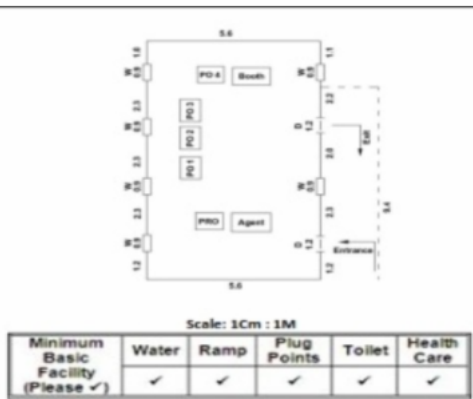

Nazri Naksha

Google Map View

Polling Station Building Front View

Polling Station Front View

Cad View

Key MAP View