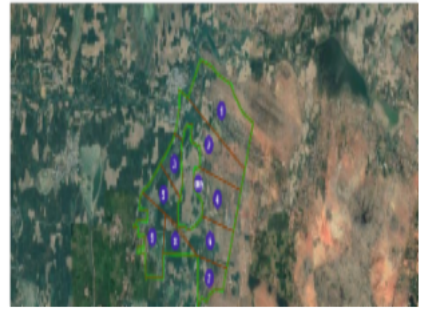

Nazri Naksha

Google Map View