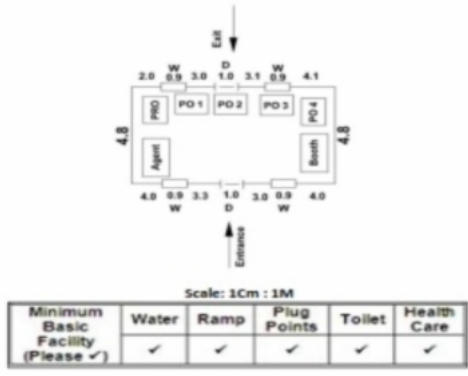

Nazri Naksha

Google Map View

Cad View