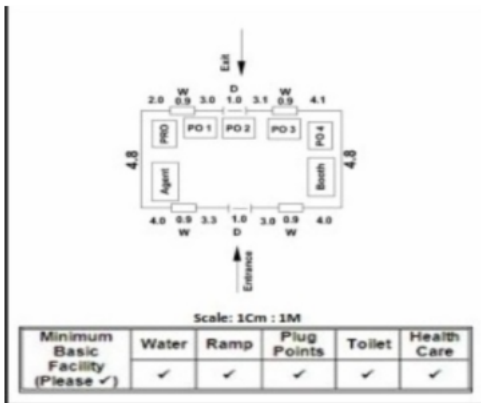

Nazri Naksha

Google Map View

Cad View