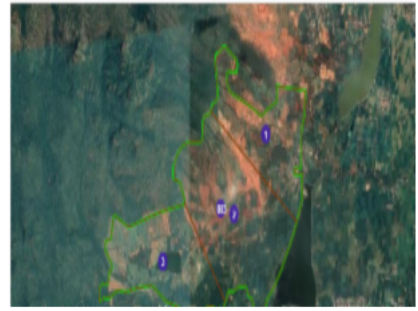

Nazri Naksha

Google Map View