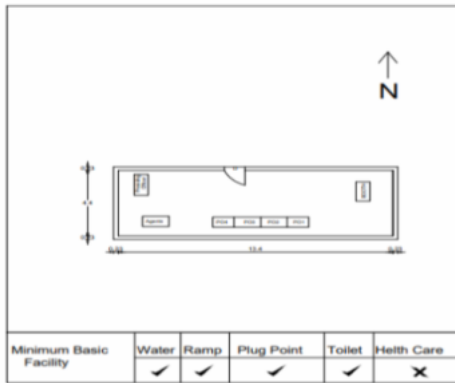

Nazri Naksha

Google Map View

Polling Station Building Front View

Polling Station Front View

Cad View

Key MAP View