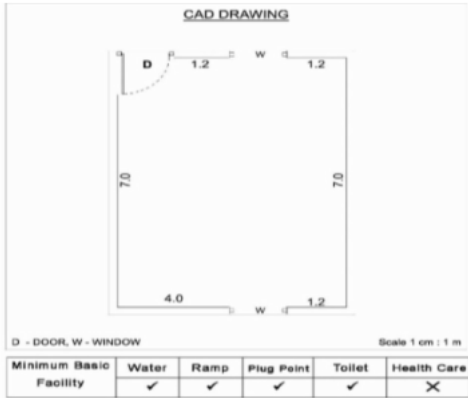

Nazri Naksha

Google Map View

Polling Station Building Front View

Polling Station Front View

Cad View

Key MAP View