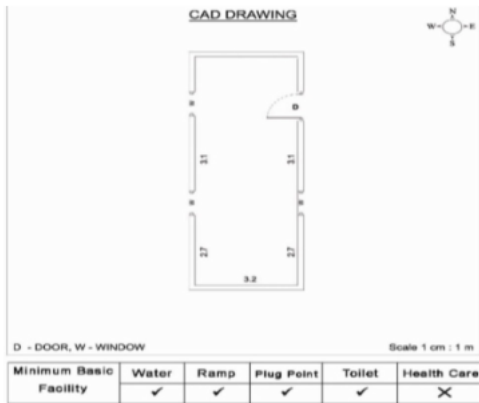

Nazri Naksha

Google Map View

Polling Station Building Front View

Polling Station Front View

Cad View

Key MAP View