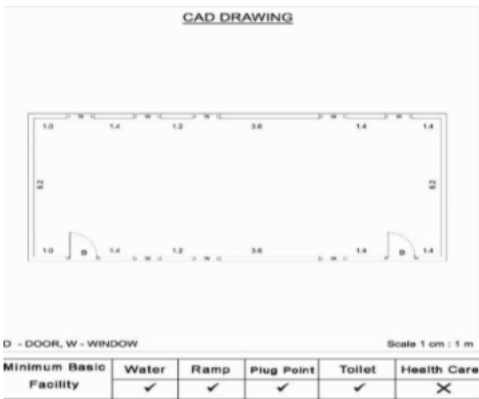

Nazri Naksha

Google Map View

Polling Station Building Front View

Polling Station Front View

Cad View

Key MAP View